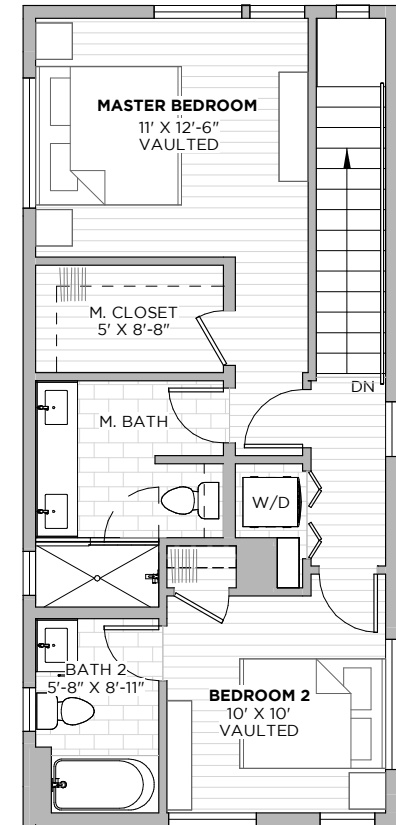

900 S 2ND ST  
AUSTIN, TX 78704

**PLAN A**

**2**  
beds

**2.5**  
baths

**1236**  
SF

**PLAN A**

**2**  
beds

**2.5**  
baths

**1236**  
SF

FIRST FLOOR

SECOND FLOOR

900 S 2ND ST  
AUSTIN, TX 78704