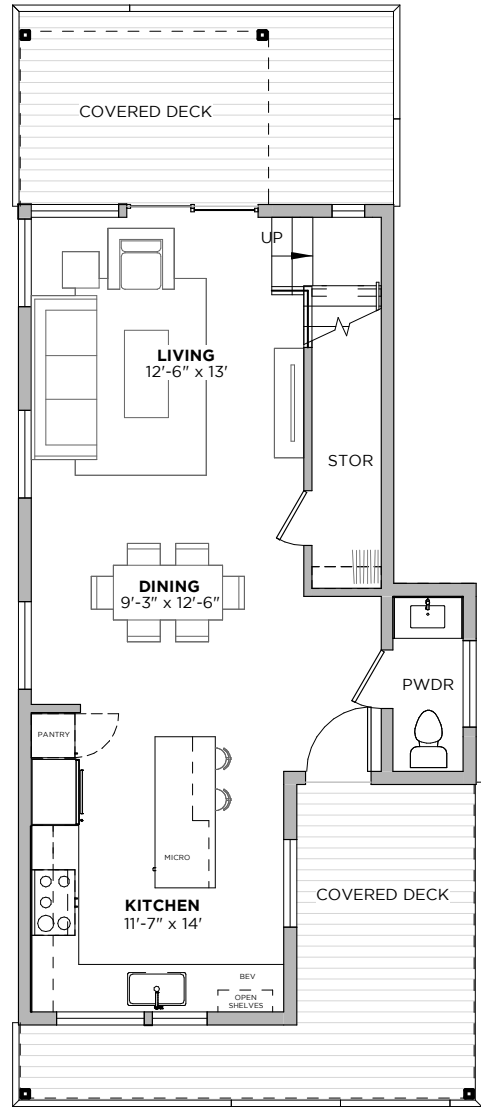

900 S 2ND ST  
AUSTIN, TX 78704

**PLAN A**

**2**  
beds

**2.5**  
baths

**1236**  
SF

**PLAN A**

**2**  
beds

**2.5**  
baths

**1236**  
SF

FIRST FLOOR

SECOND FLOOR

900 S 2ND ST  
AUSTIN, TX 78704