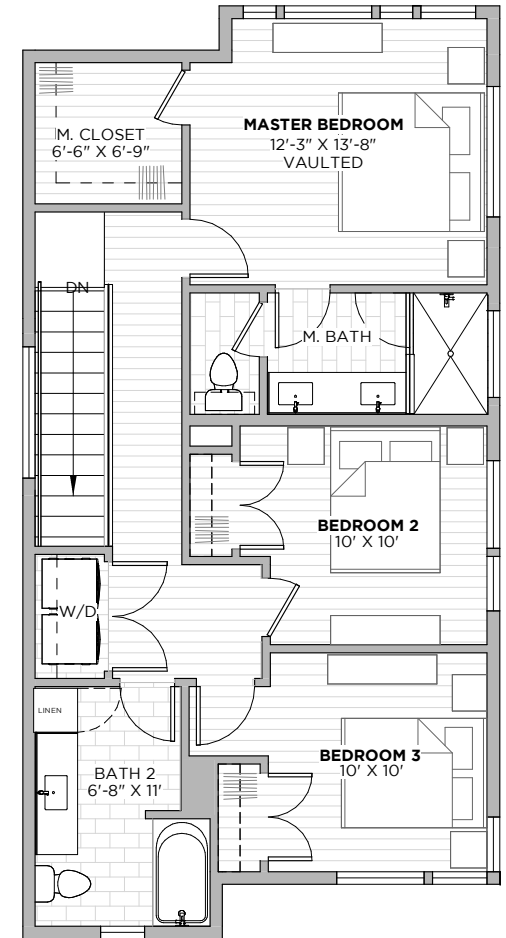

900 S 2ND ST
AUSTIN, TX 78704

PLAN C

3
beds

2.5
baths

1573
SF

PLAN C

3
beds

2.5
baths

1573
SF

FIRST FLOOR

SECOND FLOOR

900 S 2ND ST
AUSTIN, TX 78704