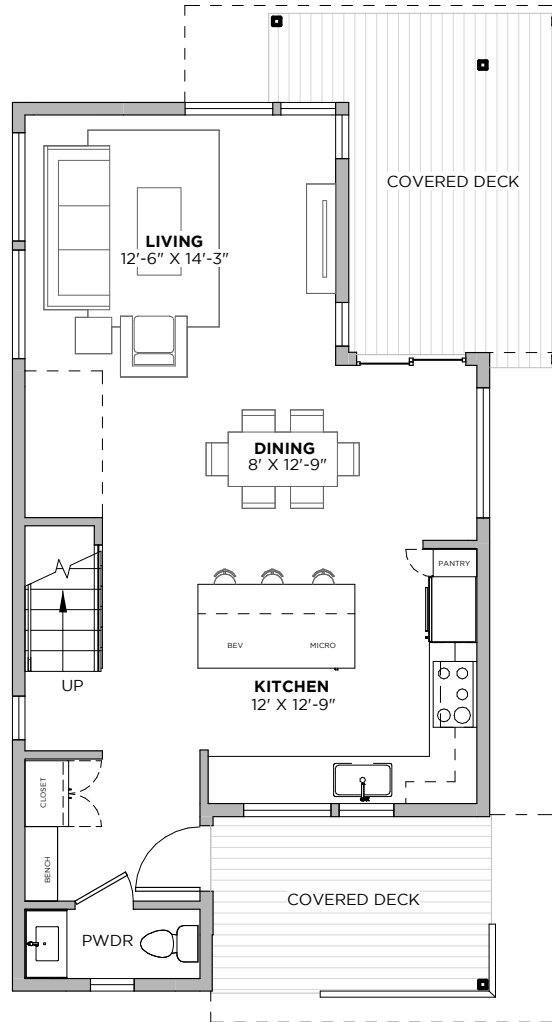

900 S 2ND ST
AUSTIN, TX 78704

PLAN C

3
beds

2.5
baths

1573
SF

PLAN C

3
beds

2.5
baths

1573
SF

FIRST FLOOR

SECOND FLOOR

900 S 2ND ST
AUSTIN, TX 78704