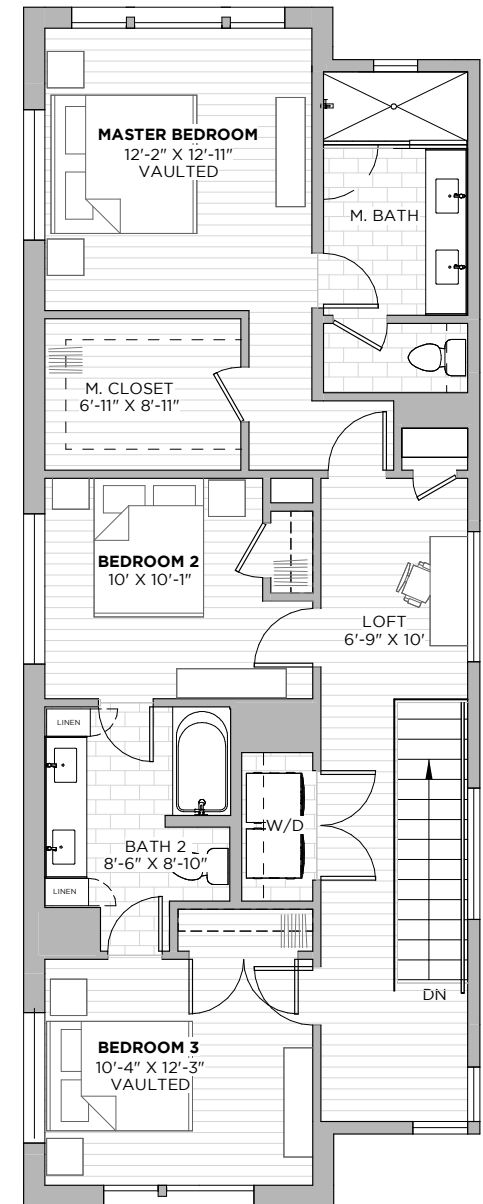

900 S 2ND ST
AUSTIN, TX 78704

PLAN E

3
beds

2.5
baths

1994
SF

PLAN E

3
beds

2.5
baths

1994
SF

900 S 2ND ST
AUSTIN, TX 78704

FIRST FLOOR

SECOND FLOOR

All floorplans shown in marketing material are approximate and subject to change.