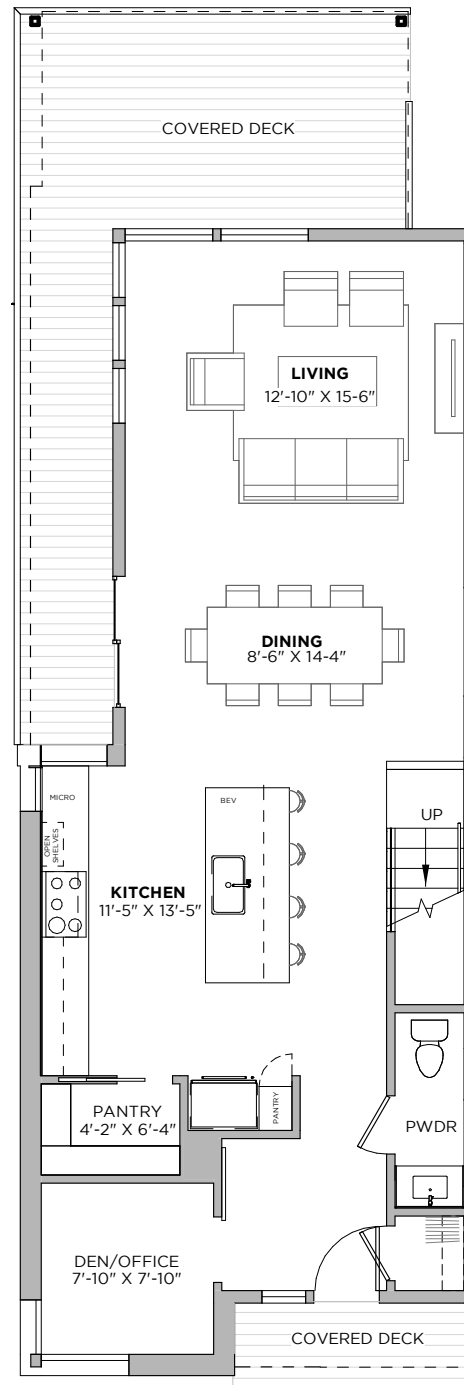

900 S 2ND ST
AUSTIN, TX 78704

PLAN E

3
beds

2.5
baths

1994
SF

PLAN E

3
beds

2.5
baths

1994
SF

900 S 2ND ST
AUSTIN, TX 78704

FIRST FLOOR

SECOND FLOOR

All floorplans shown in marketing material are approximate and subject to change.